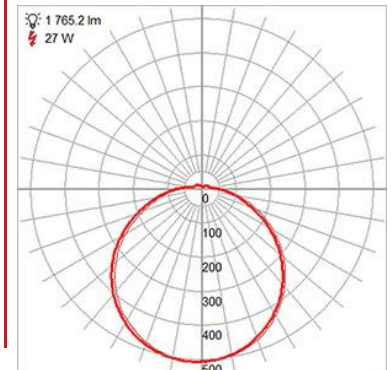

QUALIFICATIONS

Location Rating Damp
 Certification: ETL (US/Canada) Listed
 ADA Compliant: No Energy Star: No
 JA8 Compliant: No Emergency Lighting: No
 Marine Grade: No Warranty: 5 Year

PHOTOMETRICS

Dimmable: Yes Nominal Lumens 2200 Lm
 CRI: 90 Delivered Lumens: 1765 Lm
 CCT: 3000K
 Recommended Dimmers:
 (TRIAC)LUTRON Diva DVCL-153P; (ELV)LUTRON Maestro MRF2-6CL;
 (ELV)LUTRON Maestro CL MACL-153M;
 (ELV)LUTRON Caseta PD - 6WCL

Additional Notes:

6, 16, and 22-inch down rods included; Optional 6, 16, and 22-inch down rods available (max 10 feet); 10 feet of cord included; Optional Color Temperature 100 Piece Minimum Order Quantity; Custom Finish 5 Piece Minimum Order Quantity

Project Name: _____
 Location: _____
 Type: _____
 Quantity: _____
 Notes: _____

LINE DRAWING

IES FILE

In addition to Access Lighting's purchase and warranty terms and conditions, by signing below or placing an order, you agree that you are authorized to bind the entity placing any order and acknowledge the following: All of sizes and measurements are approximate and all images are for illustrative purposes only. In the event of an inconsistency, the "Product Measurements" section controls. There also may be slight differences in the colors and designs compared to the displayed and printed images.