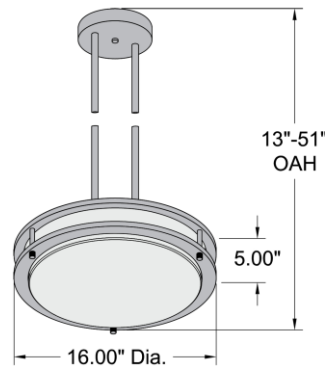

LINE DRAWING